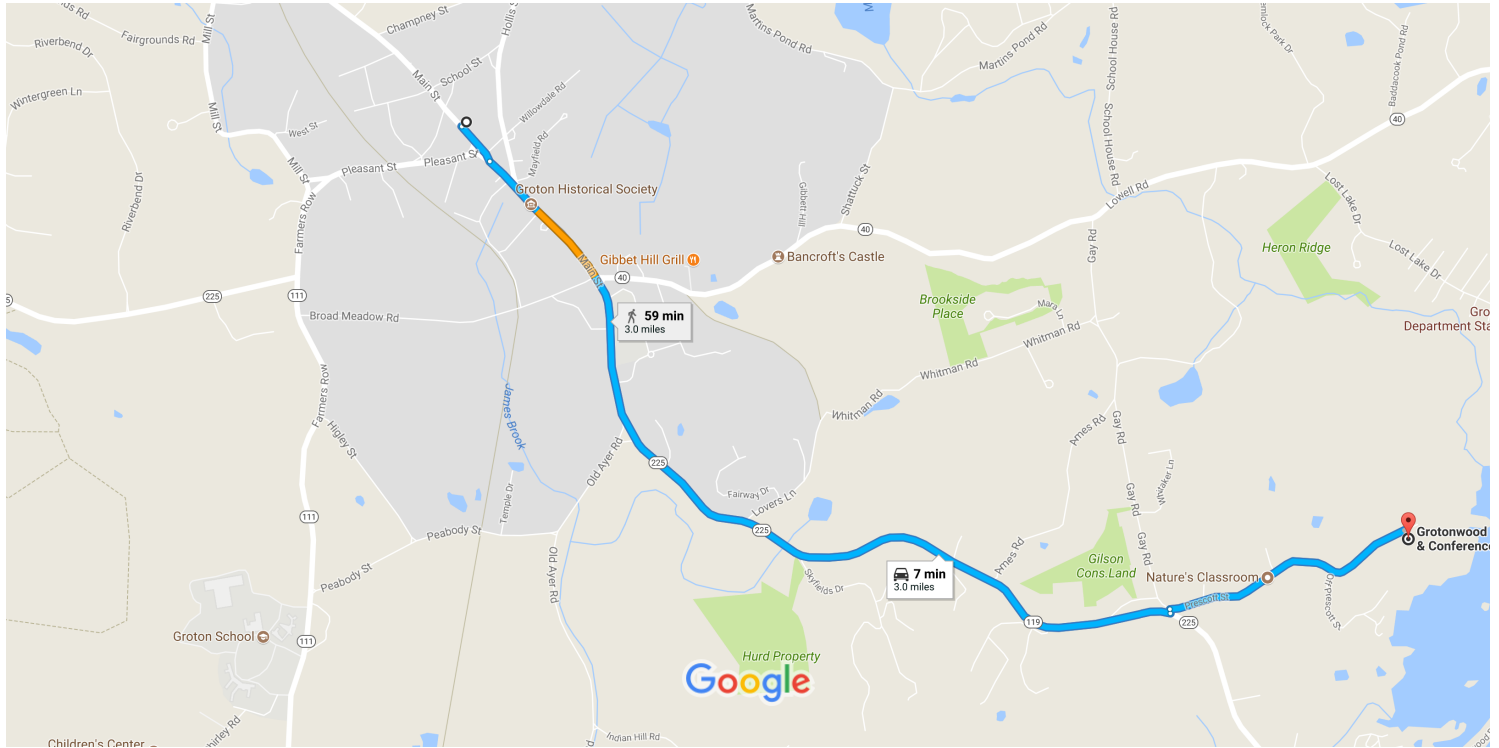

# Groton, Massachusetts to Grotonwood Camp & Conference Center

Drive 3.0 miles, 7 min

Map data ©2017 Google 1000 ft

## Groton

Massachusetts

- ↑ 1. Head southeast on Main St toward Willowdale Rd 0.1 mi

---

- ↶ 2. Turn left onto MA-119 E/MA-225 E/Main St  
i Continue to follow MA-119 E/MA-225 E 2.2 mi

---

- ↶ 3. Turn left onto Old Boston Rd 52 ft

---

- ↷ 4. Turn right onto Prescott St  
i Destination will be on the right 0.6 mi

## Grotonwood Camp & Conference Center

167 Prescott St, Groton, MA 01450

These directions are for planning purposes only. You may find that construction projects, traffic, weather, or other events may cause conditions to differ from the map results, and you should plan your route accordingly. You must obey all signs or notices regarding your route.